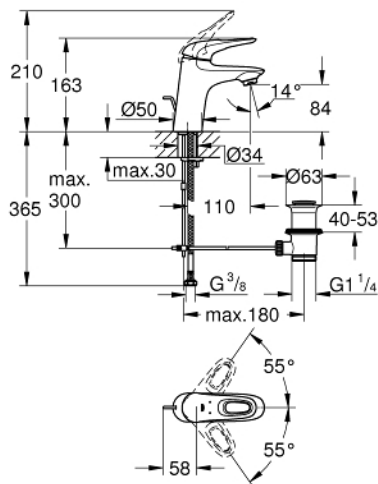

33 558 003 **EUROSTYLE BASIN MIXER 1/2"**  
**S-SIZE**

**PRODUCT DESCRIPTION**

- Colour: Chrome
- monobloc installation
- loop metal lever
- GROHE SilkMove 35 mm ceramic cartridge
- adjustable flow rate limiter
- with temperature limiter
- GROHE Long-Life Shine durable sparkling sheen
- GROHE Water Saving mousseur 5.7 l/min
- GROHE FastFixation installation system
- pop-up waste set 1 1/4"
  
- flexible connection hoses

33 558 003 **EUROSTYLE BASIN MIXER 1/2"**  
**S-SIZE**

33 558 003 **EUROSTYLE BASIN MIXER 1/2"**  
**S-SIZE**

**SPARE PARTS**, January 2015 – now

- 1: Lever (Spare part-nr. 46938000)
  - 2: Shield for cross handle (Spare part-nr. 46492000)
  - 3: Screw coupling (Spare part-nr. 46460000)
  - 4: Cartridge (Spare part-nr. 46374000)
  - 5: Pop-up rod (Spare part-nr. 46739000)
  - 6: Flow restrictor (Spare part-nr. 48159000)
  - 7: Shank mounting kit (Spare part-nr. 46671000)
  - 8: Pop-up waste set 1 1/4" (Spare part-nr. 28910000)
  - 8.1: Chrome bath plug (Spare part-nr. 07182000)
  - 8.2: Eccentric rod (Spare part-nr. 07052000)
  - 9: Eccentric rod (Spare part-nr. 07341000)\*
  - 10: Socket Spanner (Spare part-nr. 19332000)\*
  - 11: Mounting wrench (Spare part-nr. 19017000)\*
- \* Optional accessories