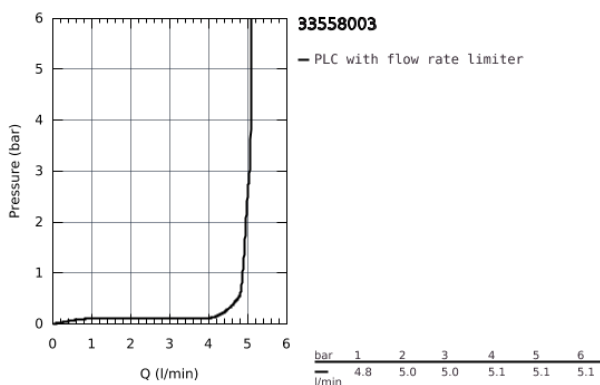

33 558 003 **EUROSTYLE BASIN MIXER 1/2"**  
**S-SIZE**

**PRODUCT DESCRIPTION**

- Colour: Chrome
- monobloc installation
- loop metal lever
- GROHE SilkMove 35 mm ceramic cartridge
- adjustable flow rate limiter
- with temperature limiter
- GROHE Long-Life Shine durable sparkling sheen
- GROHE Water Saving mousseur 5.7 l/min
- GROHE FastFixation installation system
- pop-up waste set 1 1/4"
  
- flexible connection hoses

33 558 003 **EUROSTYLE BASIN MIXER 1/2"**  
**S-SIZE**

33 558 003 **EUROSTYLE BASIN MIXER 1/2"**  
**S-SIZE**

**SPARE PARTS**, January 2015 – now

- 1: Lever (Spare part-nr. 46938000)
  - 2: Shield for cross handle (Spare part-nr. 46492000)
  - 3: Screw coupling (Spare part-nr. 46460000)
  - 4: Cartridge (Spare part-nr. 46374000)
  - 5: Pop-up rod (Spare part-nr. 46739000)
  - 6: Flow restrictor (Spare part-nr. 48159000)
  - 7: Shank mounting kit (Spare part-nr. 46671000)
  - 8: Pop-up waste set 1 1/4" (Spare part-nr. 28910000)
  - 8.1: Chrome bath plug (Spare part-nr. 07182000)
  - 8.2: Eccentric rod (Spare part-nr. 07052000)
  - 9: Eccentric rod (Spare part-nr. 07341000)\*
  - 10: Socket Spanner (Spare part-nr. 19332000)\*
  - 11: Mounting wrench (Spare part-nr. 19017000)\*
- \* Optional accessories