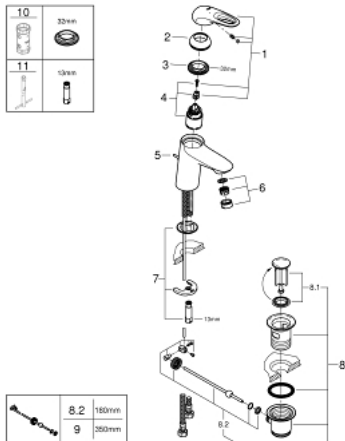

33 558 003 **EUROSTYLE BASIN MIXER 1/2"**  
**S-SIZE**

**PRODUCT DESCRIPTION**

- Colour: Chrome
- monobloc installation
- loop metal lever
- GROHE SilkMove 35 mm ceramic cartridge
- adjustable flow rate limiter
- with temperature limiter
- GROHE Long-Life Shine durable sparkling sheen
- GROHE Water Saving mousseur 5.7 l/min
- GROHE FastFixation installation system
- pop-up waste set 1 1/4"
  
- flexible connection hoses

33 558 003 **EUROSTYLE BASIN MIXER 1/2"**  
**S-SIZE**

33 558 003 **EUROSTYLE BASIN MIXER 1/2"**  
**S-SIZE**

**SPARE PARTS**, January 2015 – now

- 1: Lever (Spare part-nr. 46938000)
  - 2: Shield for cross handle (Spare part-nr. 46492000)
  - 3: Screw coupling (Spare part-nr. 46460000)
  - 4: Cartridge (Spare part-nr. 46374000)
  - 5: Pop-up rod (Spare part-nr. 46739000)
  - 6: Flow restrictor (Spare part-nr. 48159000)
  - 7: Shank mounting kit (Spare part-nr. 46671000)
  - 8: Pop-up waste set 1 1/4" (Spare part-nr. 28910000)
  - 8.1: Chrome bath plug (Spare part-nr. 07182000)
  - 8.2: Eccentric rod (Spare part-nr. 07052000)
  - 9: Eccentric rod (Spare part-nr. 07341000)\*
  - 10: Socket Spanner (Spare part-nr. 19332000)\*
  - 11: Mounting wrench (Spare part-nr. 19017000)\*
- \* Optional accessories