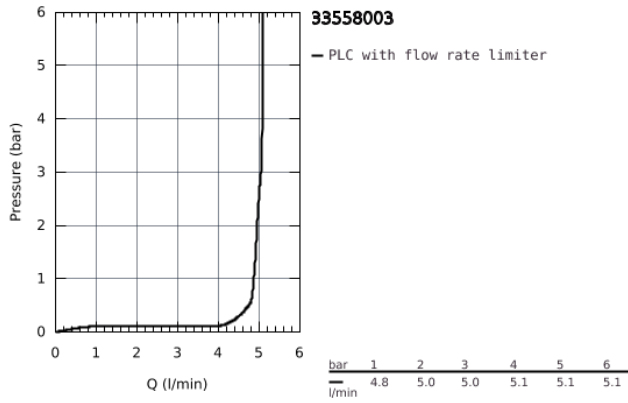

33 558 003 **EUROSTYLE BASIN MIXER 1/2"**  
**S-SIZE**

**PRODUCT DESCRIPTION**

- Colour: Chrome
- monobloc installation
- loop metal lever
- GROHE SilkMove 35 mm ceramic cartridge
- adjustable flow rate limiter
- with temperature limiter
- GROHE Long-Life Shine durable sparkling sheen
- GROHE Water Saving mousseur 5.7 l/min
- GROHE FastFixation installation system
- pop-up waste set 1 1/4"
  
- flexible connection hoses

33 558 003 **EUROSTYLE BASIN MIXER 1/2"**  
**S-SIZE**

33 558 003 **EUROSTYLE BASIN MIXER 1/2"**  
**S-SIZE**

**SPARE PARTS**, January 2015 – now

- 1: Lever (Spare part-nr. 46938000)
  - 2: Shield for cross handle (Spare part-nr. 46492000)
  - 3: Screw coupling (Spare part-nr. 46460000)
  - 4: Cartridge (Spare part-nr. 46374000)
  - 5: Pop-up rod (Spare part-nr. 46739000)
  - 6: Flow restrictor (Spare part-nr. 48159000)
  - 7: Shank mounting kit (Spare part-nr. 46671000)
  - 8: Pop-up waste set 1 1/4" (Spare part-nr. 28910000)
  - 8.1: Chrome bath plug (Spare part-nr. 07182000)
  - 8.2: Eccentric rod (Spare part-nr. 07052000)
  - 9: Eccentric rod (Spare part-nr. 07341000)\*
  - 10: Socket Spanner (Spare part-nr. 19332000)\*
  - 11: Mounting wrench (Spare part-nr. 19017000)\*
- \* Optional accessories