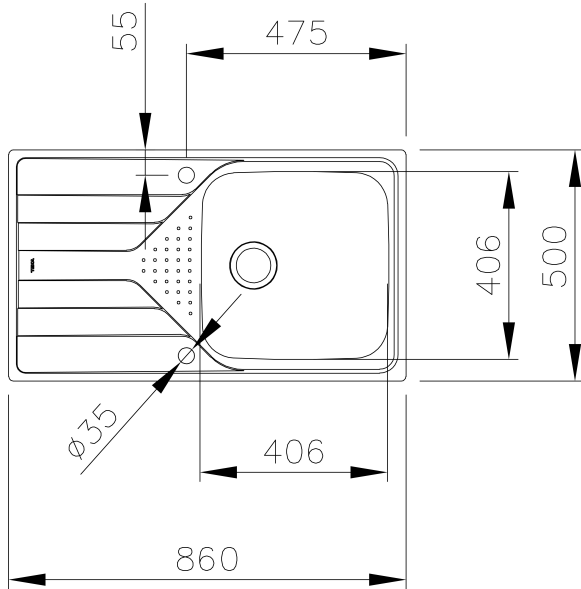

REFERENCE

REF. 115110025
EAN. 8434778015096

TEKA

Universe 50 T-XP 1B 1D PLUS

FEATURES

Stainless steel sink, Polished finish
One bowl and one drainer, reversible
Inset installation
3½" waste hole
195 mm deep bowl
50 cm base unit

Universe 50 T-XP 1B 1D PLUS

DIMENSIONS

- Product height (mm):
- Product width (mm): 500
- Product depth (mm): 195
- Product length (mm): 860
- Net weight (Kg): 4,06

TECH SPECS

MAIN BOWL

- Main Bowl Length (mm): 406
- Main Bowl Width (mm): 406
- Main Bowl Depth (mm): 195

OTHER FEATURES

- Material: Stainless Steel
- Type of installation: Inset
- Valve hole type: 3½"
- Overflow hole: Round
- Sink Bowl / Top thickness (mm): 0,8

OTHERS

- Base unit (cm): 50

SINK LAY OUT

- Number of bowls: 1B 1D
- Number of drainers: 1B 1D
- Drainer position: Reversible