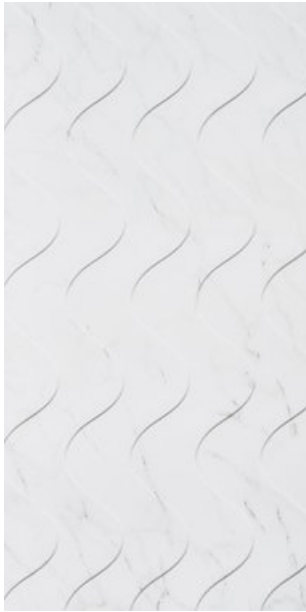

BAYONA
BAYONA WHITE DECOR

| | |
|---------------|---------------------------|
| PRODUCT CODE | A48RBYNA-WHE.GWX0R |
| SIZE | 40X80CM |
| SERIES | BAYONA |
| COLOR | WHITE |
| TECHNOLOGY | CERAMIC RED BODY, DIGITAL |
| STRUCTURE | SMOOTH |
| SURFACE LOOK | GLOSSY |
| EDGE | RECTIFIED |
| THICKNESS | 10.5 MM |
| UNITY MEASURE | M ² |