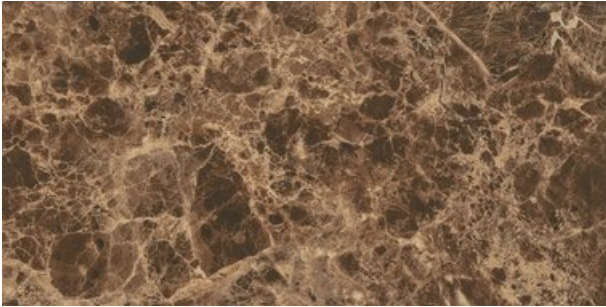

## EMPERADOR BROWN

**RAK**  
CERAMICS

PRODUCT CODE	A14RZEMP-DBR.G0R
SIZE	30X60CM
SERIES	EMPERADOR
COLOR	DARK BROWN (BROWN)
TECHNOLOGY	CERAMIC RED BODY, DIGITAL
STRUCTURE	SMOOTH
SURFACE LOOK	GLOSSY
EDGE	RECTIFIED
THICKNESS	9.8 MM
UNITY MEASURE	M <sup>2</sup>