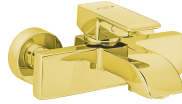

# TECHNICAL DATASHEET

Reference: RAK14102-87\*

Product: PROFILE STAR single lever bath and shower mixer

\*RAK14102-87

Chrome Finish

\*RAK14102-87.GD1

Gold Color  
Glossy Finish

\*RAK14102-87.RG1

Rose Gold Color  
Glossy Finish

\*RAK14102-87.BK1

Black Color  
Glossy Finish

## Product Description:

single lever bath and shower mixer DN 15  
wall fastening  
solid lever  
ceramic cartridge with hot water safety device  
s-pointer aerator M24 x 1  
automatic diverter: shower to bath tub  
shower connection 1/2 inch  
flow regulator 8.0 ltr/min#  
protected against backflow  
S-unions 1/2 inch x 3/4 inch  
in accordance to EN 817

single lever shower mixer, manufacturer KLUDI RAK LLC, KLUDI RAK PROFILE STAR item no. RAK14102-87, type: single lever shower mixer, DN 15/PN 10, Chrome plated/PVD Gold/PVD Rose Gold/PVD Black brass, solid lever, Chrome plated/PVD Gold/PVD Rose Gold/PVD Black metal, ceramic cartridge K-35, with hot water safety device, protected against backflow, EN 1717, wall fastening, shower connection 1/2 inch, with flow regulator 8.0 ltr/min, S-unions 1/2 inch x 3/4 inch, dimensions: projection 177/198 mm, projection shower connection 132 mm lever projection 93 mm