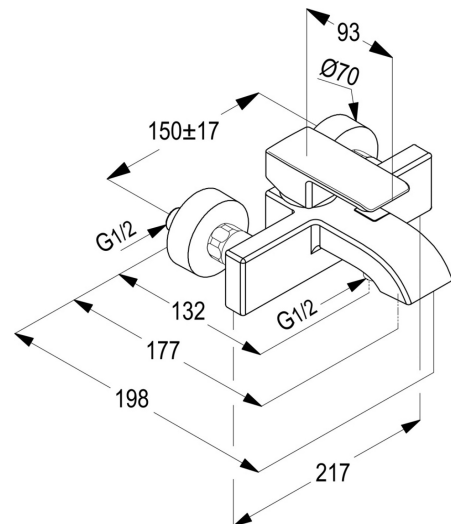

Line Drawing: