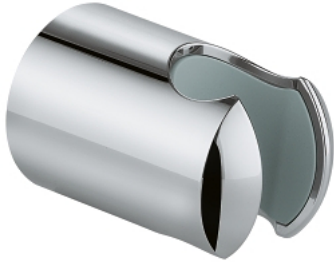

28 605 000 RELEXA WALL HAND SHOWER HOLDER

PRODUCT DESCRIPTION

- Colour: Chrome
- non-adjustable
- GROHE Long-Life Shine durable sparkling sheen