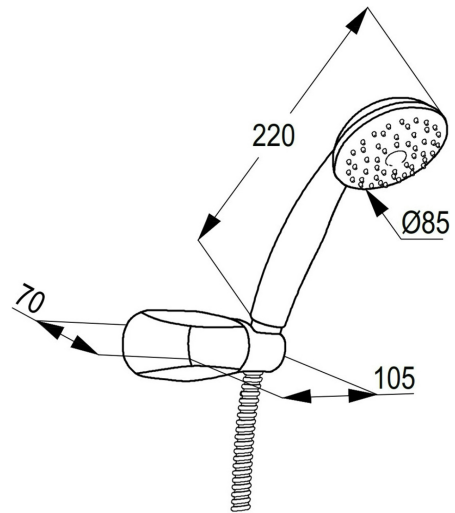

TECHNICAL DATASHEET

Reference: RAK7310025

Product: 1S shower set

RAK7310025

chrome

Product Description:

1S hand-held shower
with rain shower
with adjustable wall holder
with screws and dowels
flex hose 1/2 inch x 1/2 inch x 1600 mm
flex hose plastic coated with metal effect
with dirt catching sieve

Advertisement:

- * KLUDI RAK LLC item no. RAK7310025
- * chrome plated ABS
- * in accordance to DN EN 1112/ EN 1113

1S shower set, manufacturer KLUDI RAK LLC item no. RAK7310025 DN 15, chrome plated ABS, rain shower, with cleaning system, with chrome plated ABS, for pressure type water heater, for continuous line heater, for using, with water pressure 1-5 bar, with adjustable wall holder, flex hose 1/2 inch x 1/2 inch x 1600 mm length plastic coated with metal effect

Line Drawing:

Water Flow Rate#:

variation: ± 15%

RAK7310025 online

1/6/2021

KLUDI
RAK

"We Stand for Water Saving"