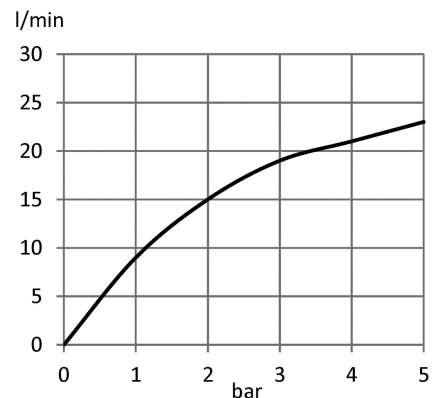

Line Drawing:

Water Flow Rate#:

variation: ± 15%

RAK7310025 online

1/6/2021

KLUDI
RAK

"We Stand for Water Saving"