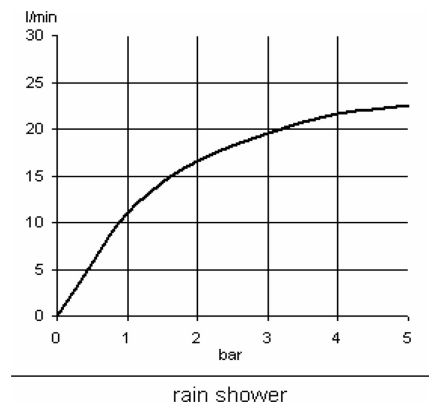

Water Flow Rate#:

variation: ± 15%

RAK7310005 online

1/6/2021

KLUDI
RAK
"We Stand for Water Saving"