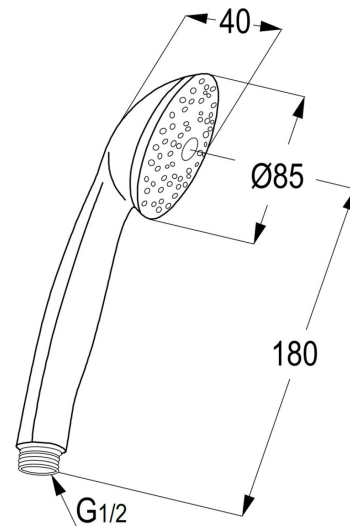

## Product Description:

hand-held shower  
with rain shower  
suitable for water heater with a flow  
capacity of at least 13 ltr/min#

## Advertisement:

- \* KLUDI RAK LLC item no. 7310005
- \* chrome plated plastic
- \* in accordance to EN 1112

hand shower DN 15, manufacturer KLUDI RAK LLC item no. RAK7310005, DN 15, chrome plated plastic, noise level DIN EN 4109 group I, without report no., flow class B (maximum 0.42 ltr/second), cleaning system, rain shower, connection G 1/2, diameter shower head 85 mm, length 180 mm, for pressure type water heater, for continuous line heater, in accordance to EN 1112

## Line Drawing: