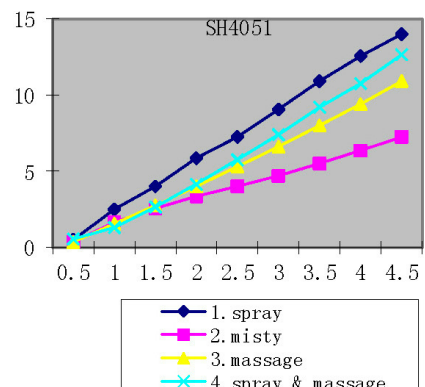

TECHNICAL DATASHEET

Reference: RAK42005

Product: 4S shower set (120 mm) L = 600 mm

RAK42005

chrome

Product Description:

L = 600 mm
wall bar
with slider horizontally and vertically adjustable, with
soap dish
with fixing kit
4S hand-held shower DN 15
with quick lime deposit cleaning system Saturating
spray/misty spray/massage spray/saturating spray
and massage spray
logoflex hose, plastic coated with metal effect and
conical nuts
1/2 inch x 1/2 inch x 1600 mm

Advertisement:

- * KLUDI RAK LLC shower set item no. RAK42005*
chrome plated brass/plastic
- * shower hose in accordance to DIN EN 1113/EN 1112
- * hand shower with four spray setting

shower set, manufacturer KLUDI RAK LLC, item no.
RAK42005, DN 15, chrome plated brass/plastic, length
600 mm, with horizontal and vertical adjustable slider,
wall bar, with pipe diameter 22 mm, for bore hole
distance 620 mm, with soap dish, with logoflex hose
plastic coated with metal effect, with conical nuts, 1/2
inch x 1/2 inch x 1600 mm, with hand-held shower DN
15, chrome plated plastic, with quick lime deposit
cleaning system: saturating spray/misty
spray/massage spray/saturating spray and massage
spray

Line Drawing:

Water Flow Rate#:

variation: ± 15%

RAK42005 online

1/6/2021

KLUDI
RAK

"We Stand for Water Saving"