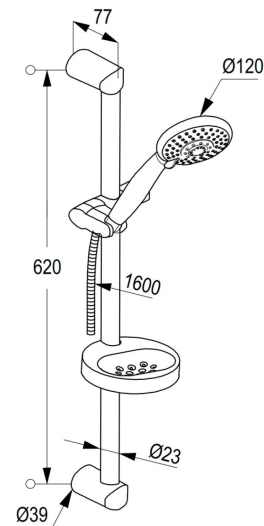

TECHNICAL DATASHEET

Reference: RAK42005

Product: 4S shower set (120 mm) L = 600 mm

RAK42005

chrome

Product Description:

L = 600 mm
wall bar
with slider horizontally and vertically adjustable, with
soap dish
with fixing kit
4S hand-held shower DN 15
with quick lime deposit cleaning system Saturating
spray/misty spray/massage spray/saturating spray
and massage spray
logoflex hose, plastic coated with metal effect and
conical nuts
1/2 inch x 1/2 inch x 1600 mm

Advertisement:

- * KLUDI RAK LLC shower set item no. RAK42005*
chrome plated brass/plastic
- * shower hose in accordance to DIN EN 1113/EN 1112
- * hand shower with four spray setting

shower set, manufacturer KLUDI RAK LLC, item no.
RAK42005, DN 15, chrome plated brass/plastic, length
600 mm, with horizontal and vertical adjustable slider,
wall bar, with pipe diameter 22 mm, for bore hole
distance 620 mm, with soap dish, with logoflex hose
plastic coated with metal effect, with conical nuts, 1/2
inch x 1/2 inch x 1600 mm, with hand-held shower DN
15, chrome plated plastic, with quick lime deposit
cleaning system: saturating spray/misty
spray/massage spray/saturating spray and massage
spray

Line Drawing:

Water Flow Rate#:

variation: ± 15%

RAK42005 online

1/6/2021

KLUDI
RAK

"We Stand for Water Saving"