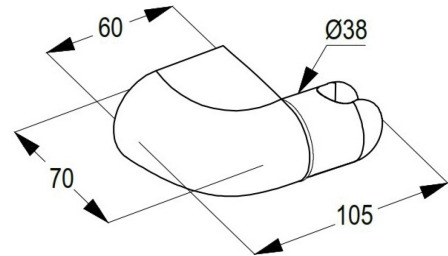

Line Drawing:

RAK22030 online

1/6/2021

KLUDI
RAK
"We Stand for Water Saving"