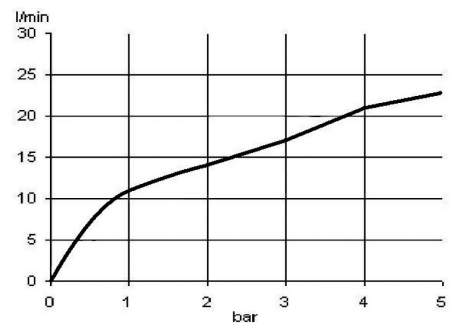

Water Flow Rate#:

variation: ± 15%

RAK13013 online

1/6/2021

KLUDI
RAK
"We Stand for Water Saving"