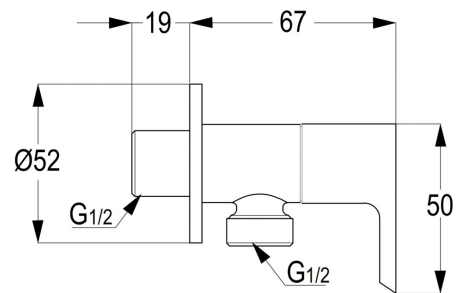

TECHNICAL DATASHEET

Reference: RAK13013

Product: Brass angle valve

RAK13013

chrome

Product Description:

Brass angle valve 1/4 Turn

Advertisement:

KLUDI RAK item no. RAK13013, chrome plated brass, ceramic disc fitting, head part 1/2 inch, connector set 1/2 inch, brass handle pressure 6 bar maximum markings with hot and cold button, rosette brass with chrome plating

Line Drawing:

Water Flow Rate#:

variation: ± 15%

RAK13013 online

1/6/2021

KLUDI
RAK
"We Stand for Water Saving"