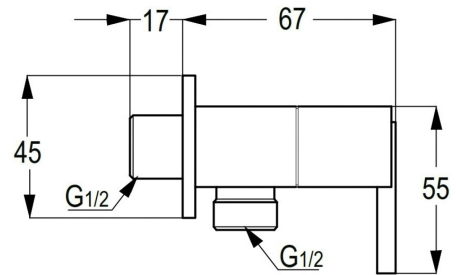

Line Drawing: