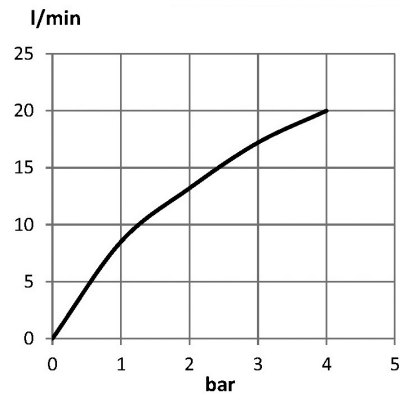

Water Flow Rate#:

variation: ± 15%

RAK14013 online

1/6/2021

KLUDI
RAK
"We Stand for Water Saving"