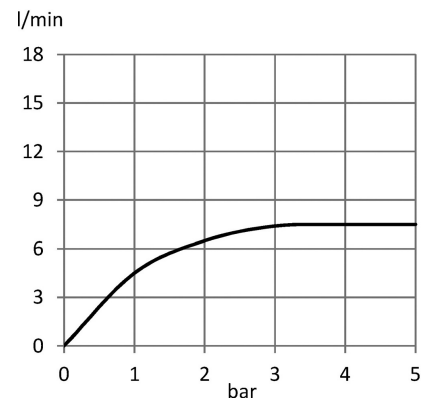

TECHNICAL DATASHEET

Reference: RAK10023

Product: POLARIS concealed 2-holes single lever basin mixer trim set

RAK10023

chrome

Product Description:

concealed 2-hole single lever basin mixer trim set
wall mounting
solid lever
aerator M24 x 1
flow class Z
wall outlet 180 mm
without pre-installation set item no. RAK38243

Advertisement:

* KLUDI RAK LLC item no. RAK10023 POLARIS concealed 2-hole single lever basin mixer, trim set
* chrome plated brass, in accordance to EN 50930-6
* in accordance to EN 817

concealed 2-hole single lever basin mixer, manufacturer KLUDI RAK LLC, KLUDI RAK POLARIS item no. RAK10023, type: concealed 2-hole single lever basin mixer, trim set, with wall outlet 180 mm, chrome plated brass, solid lever, chrome plated metal, aerator M24 x 1, flow class Z (maximum 0.15 ltr/second), concealed wall unions dimensions: nozzle projection 180 mm, centre distance 110 mm, cover plate 70/180 mm, lever projection 84 mm suitable for pre-installation set DN 15 item no. RAK38243, not included

Line Drawing:

Water Flow Rate#:

variation: ± 15%

RAK10023 online

1/6/2021

KLUDI
RAK

"We Stand for Water Saving"