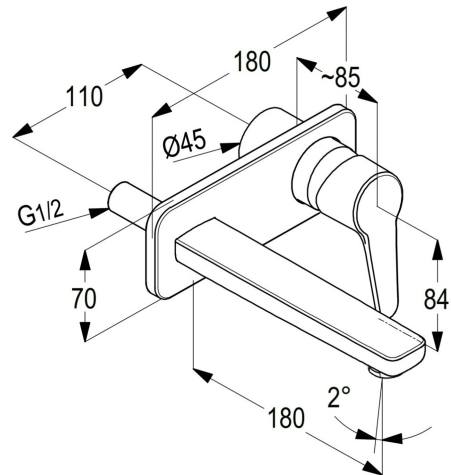

Line Drawing: