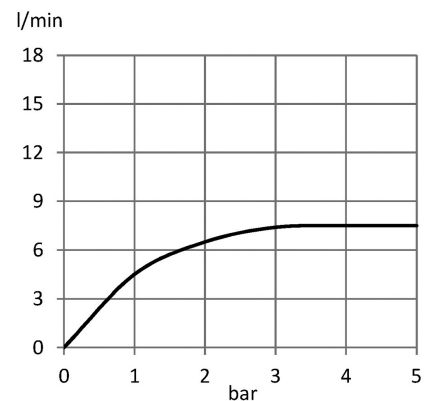

Water Flow Rate#:

variation: ± 15%

RAK14124 online

1/6/2021

KLUDI
RAK
"We Stand for Water Saving"