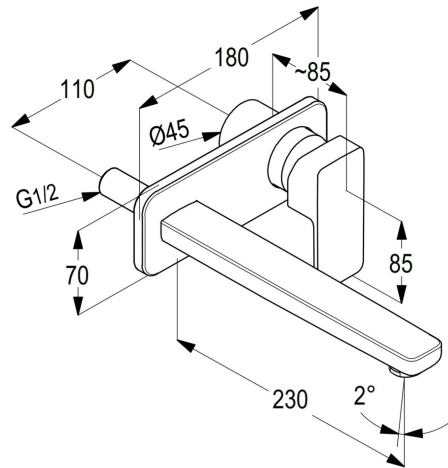

Line Drawing: