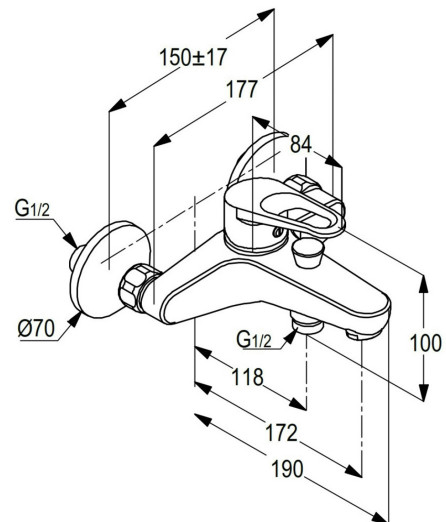

Line Drawing: