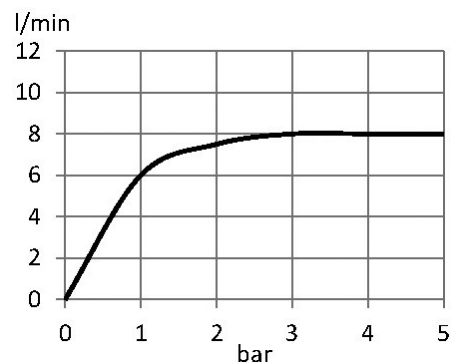

Water Flow Rate#:

variation: $\pm$ 15%

RAK30002-87 online

1/6/2021

KLUDI
RAK

"We Stand for Water Saving"