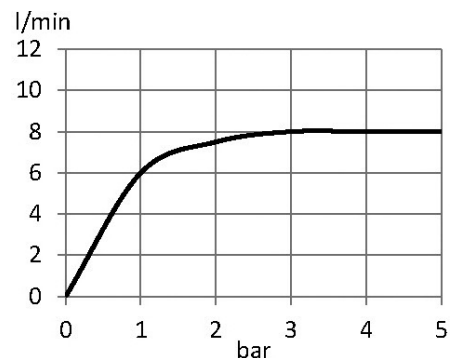

Water Flow Rate#:

variation: $\pm$ 15%

RAK12004-87 online

1/6/2021

KLUDI
RAK
"We Stand for Water Saving"