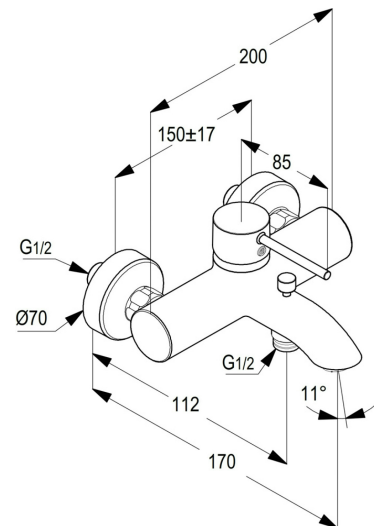

Line Drawing: