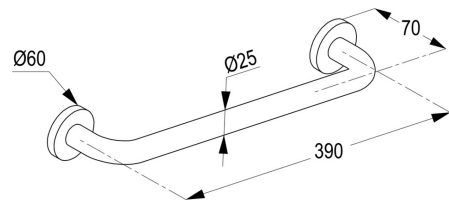

TECHNICAL DATASHEET

Reference: RAK21009*

Product: CALIBER bath grab bar

*RAK21009

Chrome Finish

*RAK21009.GD1

Gold Color
Glossy Finish

*RAK21009.RG1

Rose Gold Color
Glossy Finish

*RAK21009.BK1

Black Color
Glossy Finish

Product Description:

wall fastening
with screws and dowels
Load capacity up to 100 kg (dry wall) (ASTM F446 85
ANSI A117.1)

Advertisement:

- KLUDI RAK LLC item no. RAK21009
- Chrome plated/PVD Gold/PVD Rose Gold/PVD Black

bath grab bar, manufacturer KLUDI RAK LLC, KLUDI
RAK CALIBER bathroom accessories item no.
RAK21009, with screws and dowels, wall fastening, with
bar $\varnothing$ 25 mm, with centre distance 390 mm, with
projection 70 mm

Line Drawing:

RAK21009 online

1/6/2021

KLUDI
RAK
"We Stand for Water Saving"