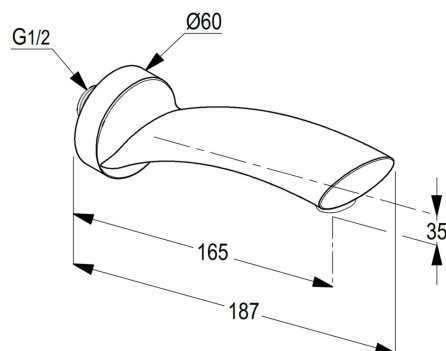

## Product Description:

wall mounted bath spout DN 15  
wall fastening  
aerator M24 x 1  
flow class C  
with sliding cover plate  
projection 165/187 mm  
in accordance to EN 200

## Advertisement:

\* KLUDI RAK LLC item no. RAK15007 HARMONY wall mounted bath spout  
\* chrome plated brass, in accordance to EN 50930-6  
\* in accordance to EN 200

wall mounted bath spout, manufacturer KLUDI RAK LLC, KLUDI RAK HARMONY item no. RAK15007, type: wall mounted bath spout, DN 15/PN 5, chrome plated brass, sliding cover plate, aerator M24 x 1, flow class C (maximum 0.50 ltr/second), dimensions: nozzle projection 165/187 mm, cover plate Ø 60 mm, wall mounted bath spout with male connection 1/2 inch

## Line Drawing: