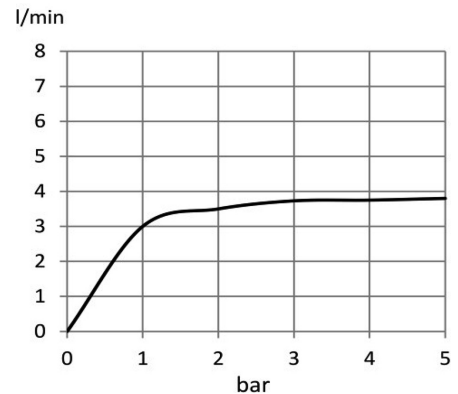

TECHNICAL DATASHEET

Reference: RAK34007-09

Product: PREMIER X long bibcock DN15

RAK34007-09

Chrome

Product Description:

long bibcock
metal handle
wall fastening
thread connection 1/2 inch
marked : blue
aerator M22 x 1
flow rate 3.8 ltr/min

Advertisement:

- * KLUDI RAK LLC item no. RAK34007-09
- * chrome plated brass, in accord. to EN 50930-6
- * in accordance to EN 200

long bibcock, manufacturer KLUDI RAK LLC PREMIER X item no. RAK34007-09, DN 15, chrome plated brass, type: long bibcock, cross head part, aerator M22 x 1, flow rate 3.8 ltr/min., handle marked blue, thread connection 1/2 inch, handle chrome plated metal, nozzle projection 148mm, total height 122mm

Line Drawing:

Water Flow Rate#:

variation: ± 15%

RAK34007-09 online

4/11/2021

KLUDI
RAK

"We Stand for Water Saving"