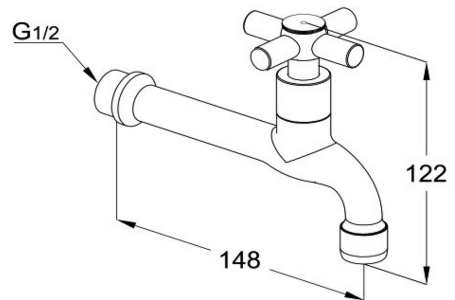

TECHNICAL DATASHEET

Reference: RAK34007-09

Product: PREMIER X long bibcock DN15

RAK34007-09

Chrome

Product Description:

long bibcock
metal handle
wall fastening
thread connection 1/2 inch
marked : blue
aerator M22 x 1
flow rate 3.8 ltr/min

Advertisement:

- * KLUDI RAK LLC item no. RAK34007-09
- * chrome plated brass, in accord. to EN 50930-6
- * in accordance to EN 200

long bibcock, manufacturer KLUDI RAK LLC PREMIER X item no. RAK34007-09, DN 15, chrome plated brass, type: long bibcock, cross head part, aerator M22 x 1, flow rate 3.8 ltr/min., handle marked blue, thread connection 1/2 inch, handle chrome plated metal, nozzle projection 148mm, total height 122mm

Line Drawing:

Water Flow Rate#:

variation: ± 15%

RAK34007-09 online

4/11/2021

KLUDI
RAK

"We Stand for Water Saving"