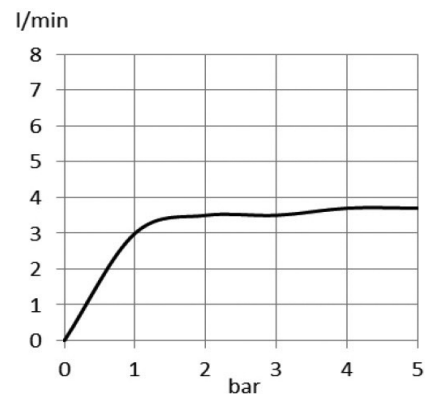

Water Flow Rate#:

variation: $\pm$ 15%

RAK15001-09 online

1/6/2021

KLUDI
RAK

"We Stand for Water Saving"