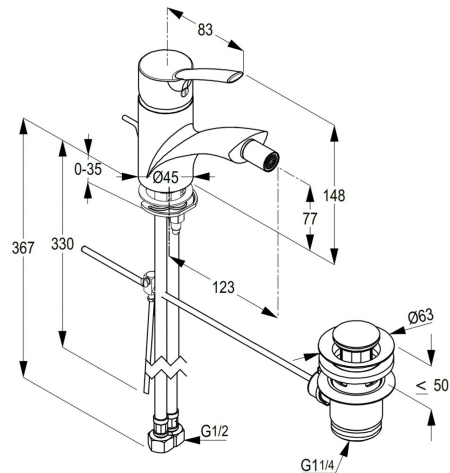

Line Drawing: