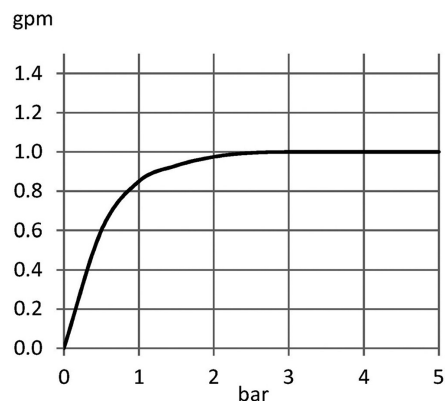

Water Flow Rate#:

variation: ± 15%

RAK37001-09 online

25/2/2022

KLUDI
RAK

"We Stand for Water Saving"