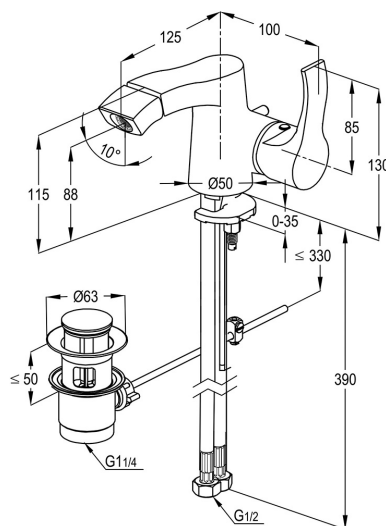

Line Drawing: