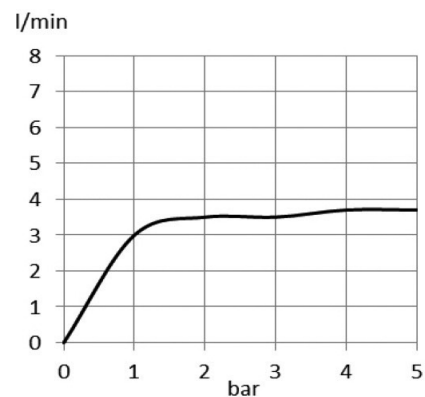

Water Flow Rate#:

variation: ± 15%

RAK14101-09 online

1/6/2021

KLUDI
RAK

"We Stand for Water Saving"