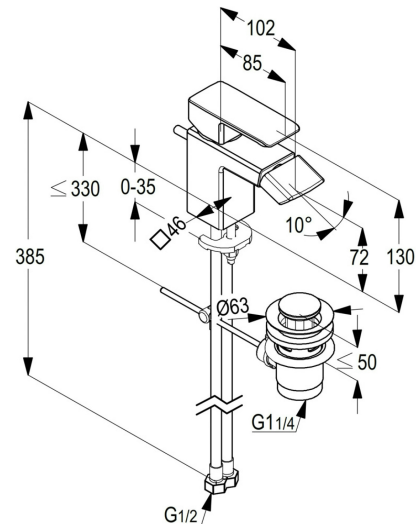

Line Drawing: