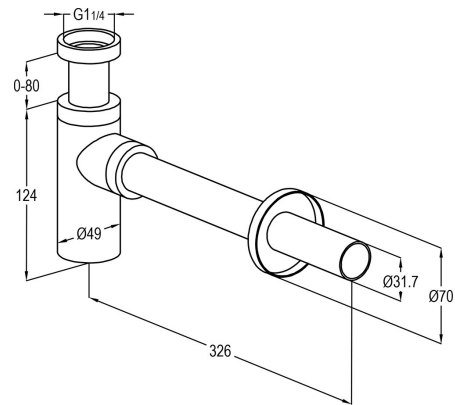

Line Drawing:

RAK1002005 online

30/5/2022

KLUDI
RAK

"We Stand for Water Saving"