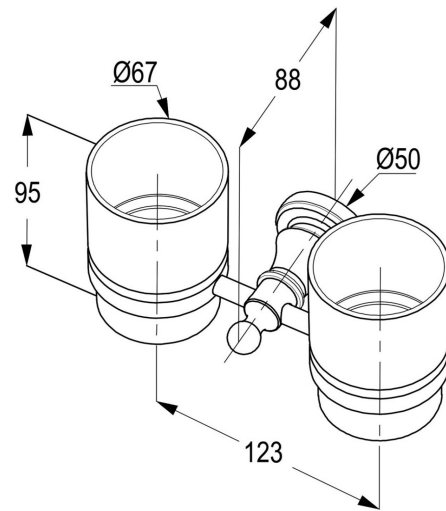

Line Drawing:

RAK25014 online

1/6/2021

KLUDI
RAK
"We Stand for Water Saving"