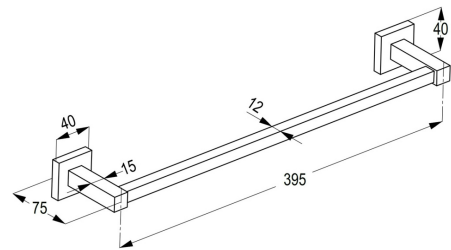

Line Drawing:

RAK24000 online

1/6/2021

KLUDI
RAK
"We Stand for Water Saving"