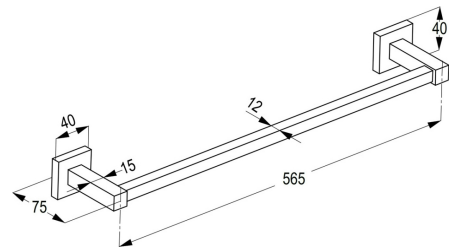

Line Drawing:

RAK24001 online

1/6/2021

KLUDI
RAK
"We Stand for Water Saving"