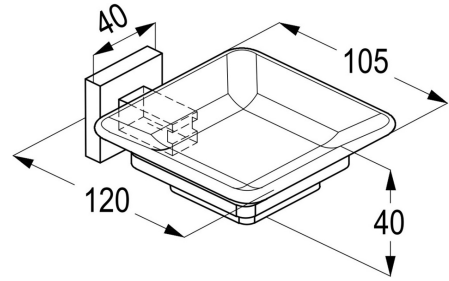

Line Drawing:

RAK24008 online

1/6/2021

KLUDI
RAK
"We Stand for Water Saving"