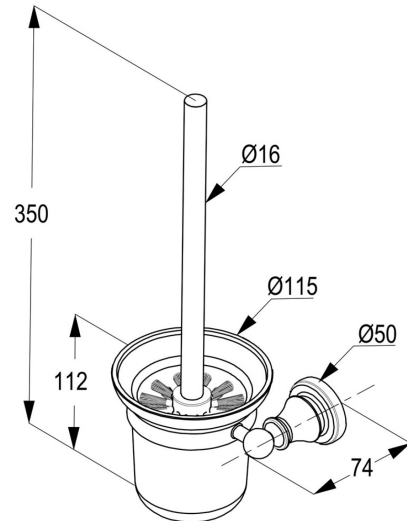

TECHNICAL DATASHEET

Reference: RAK25032*

Product: Brass toilet brush holder (glass)

*RAK25032

Chrome Finish

*RAK25032.GD1

Gold Color
Glossy Finish

*RAK25032.RG1

Rose Gold Color
Glossy Finish

*RAK25032.BK1

Black Color
Glossy Finish

Product Description:

toilet brush holder
wall fastening
with screws and dowels
container glass
with brush

Advertisement:

- KLUDI RAK LLC item no. RAK25032
- Chrome plated/PVD Gold/PVD Rose Gold/PVD Black

toilet brush holder, manufacturer KLUDI RAK LLC
CLASSIC bathroom accessories item no. RAK25032,
wall fastening, with screws and dowels, with container
glass, with brush, total height 350 mm, Wall to glass
center 74 mm

Line Drawing:

RAK25032 online

1/6/2021

KLUDI
RAK
"We Stand for Water Saving"