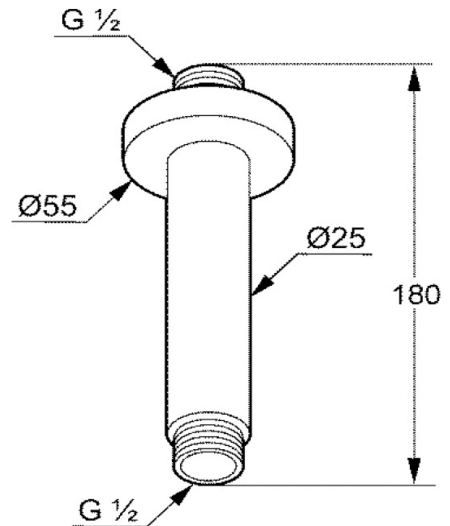

TECHNICAL DATASHEET

Reference: RAK10011*

Product: Ceiling shower arm 150 mm

*RAK10011

Chrome Finish

*RAK10011.GD1

Gold Color
Glossy Finish

*RAK10011.RG1

Rose Gold Color
Glossy Finish

*RAK10011.BK1

Black Color
Glossy Finish

Product Description:

ceiling shower arm DN 15
1/2 inch male thread
length 150 mm
without overhead shower

Advertisement:

- KLUDI RAK LLC ceiling shower arm 150 mm item no. RAK10011
- Chrome plated/PVD Gold/PVD Rose Gold/PVD Black brass, DIN 50930-6
- accordance to DIN EN 200

ceiling shower arm, manufacturer KLUDI RAK LLC
ceiling shower arm 150 mm item no. RAK10011, DN 15,
Chrome plated/PVD Gold/PVD Rose Gold/PVD Black
brass, length 150 mm, 1/2 inch male thread connection,
without overhead shower
RAK10013/RAK11012/RAK12014

Line Drawing:

RAK10011 online

1/6/2021

KLUDI
RAK
"We Stand for Water Saving"