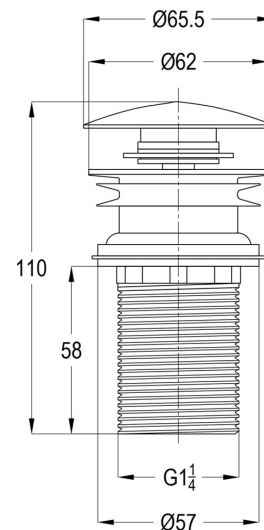

Line Drawing:

RAK22007 online

1/6/2021

KLUDI
RAK
"We Stand for Water Saving"