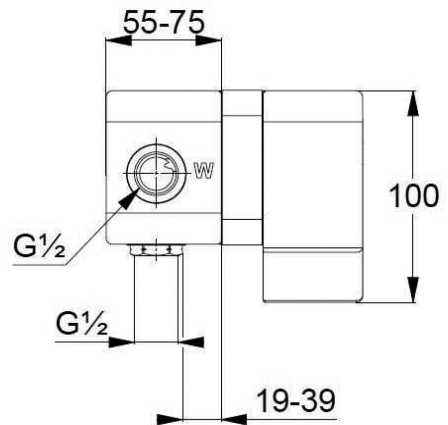

TECHNICAL DATASHEET

Reference: RAK38828

Product: Concealed single lever shower mixer pre-installation set

RAK38828

Product Description:

concealed single lever shower mixer pre-installation set DN 15 without trim set in-wall installation flow rate at 3 bar = 32 ltr/min# ceramic cartridge with hot water safety device in accordance to EN 817

Advertisement:

- * KLUDI RAK LLC item no. RAK38828 concealed single lever shower mixer pre-installation set DN 15
- * in accordance to EN 817
- * ceramic cartridge K-36 with hot water safety device

concealed shower mixer, pre-installation set, manufacturer KLUDI RAK LLC, KLUDI RAK item no. RAK38828, type: concealed shower mixer, pre-installation set, DN 15/PN 10, ceramic cartridge K-36, with hot water safety device, flow rate at 3 bar = 32 ltr/min connection 1/2 inch, installation depth 55 to 75 mm, without trim set

Line Drawing:

Water Flow Rate#:

variation: ± 15%

RAK38828 online

1/6/2021

KLUDI
RAK

"We Stand for Water Saving"