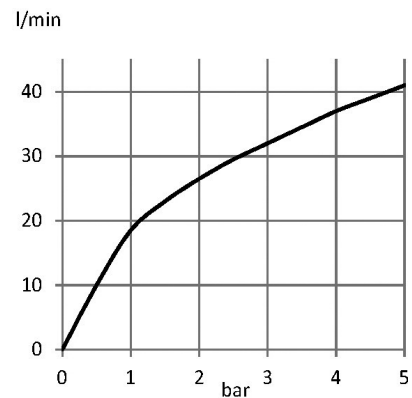

TECHNICAL DATASHEET

Reference: RAK38828

Product: Concealed single lever shower mixer pre-installation set

RAK38828

Product Description:

concealed single lever shower mixer pre-installation set DN 15 without trim set in-wall installation flow rate at 3 bar = 32 ltr/min# ceramic cartridge with hot water safety device in accordance to EN 817

Advertisement:

- * KLUDI RAK LLC item no. RAK38828 concealed single lever shower mixer pre-installation set DN 15
- * in accordance to EN 817
- * ceramic cartridge K-36 with hot water safety device

concealed shower mixer, pre-installation set, manufacturer KLUDI RAK LLC, KLUDI RAK item no. RAK38828, type: concealed shower mixer, pre-installation set, DN 15/PN 10, ceramic cartridge K-36, with hot water safety device, flow rate at 3 bar = 32 ltr/min connection 1/2 inch, installation depth 55 to 75 mm, without trim set

Line Drawing:

Water Flow Rate#:

variation: ± 15%

RAK38828 online

1/6/2021

KLUDI
RAK

"We Stand for Water Saving"