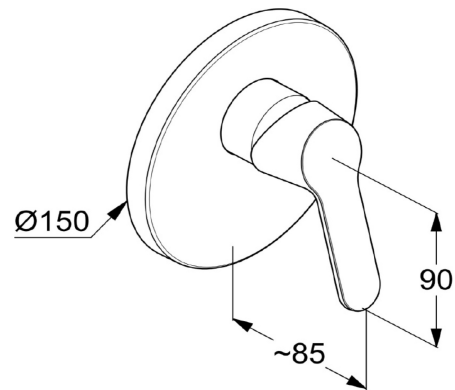

Line Drawing:

RAK18079 online

1/6/2021

KLUDI
RAK

"We Stand for Water Saving"