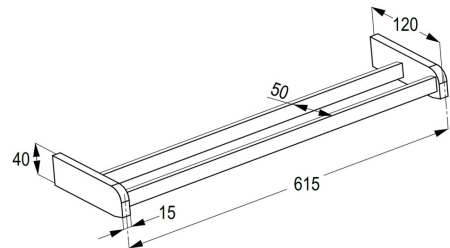

TECHNICAL DATASHEET

Reference: RAK26011

Product: PROFILE STAR double towel bar

RAK26011

chrome

Product Description:

double towel bar
wall fastening
with screws and dowels

Advertisement:

- KLUDI RAK LLC item no. RAK26011
- chrome plated zinc

double towel bar, manufacturer KLUDI RAK LLC, KLUDI RAK PROFILE STAR bathroom accessories item no. RAK26011, with screws and dowels, wall fastening, with total length 630 mm, with double towel bar, projection from the wall 120 mm

Line Drawing:

RAK26011 online

1/6/2021

KLUDI
RAK
"We Stand for Water Saving"