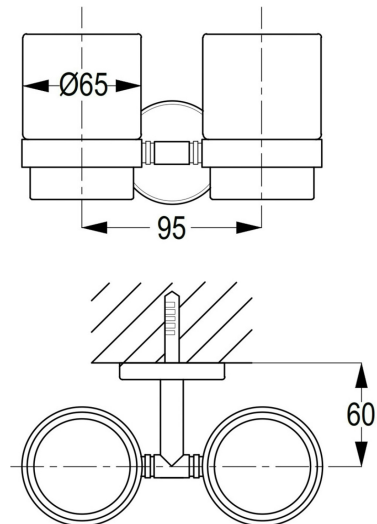

Line Drawing:

RAK21014 online

1/6/2021

KLUDI
RAK
"We Stand for Water Saving"