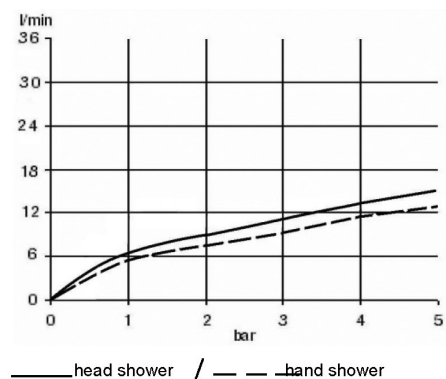

TECHNICAL DATASHEET

Reference: RAK48002

Product: Dual shower system L = 1160 mm

RAK48002

chrome

Product Description:

solid lever
wall fastening
hand/head shower
two way ceramic diverter
with 1S hand-held shower 1/2 inch
ridgeless adjustable shower holder
vertically and cylindrically adjustable shower holder
shower hoses with 1/2 inch nut
with fixing kit
swivel head shower

Advertisement:

- * KLUDI RAK LLC item no. RAK48002
- * chrome plated brass
- * in accordance to DIN EN 1112/ EN 1113
- * with two way ceramic diverter

Dual shower system DN 15, manufacturer KLUDI RAK LLC item no. RAK48002 chrome plated brass, wall fastening, with 1S hand-held shower DN 15, with shower hose 1/2 inch x 1/2 inch x 800 mm length for connection between shower system and shower mixer and shower hose 1/2 inch x 1/2 inch x 1500 mm length for using hand-held shower, chrome plated head shower, with 95 shower sprays, with one fixed wall holder (above) and one adjustable wall holder (lower) for borehole distance 620 mm, for pressure type water heater, for continuous line heater

Line Drawing:

Water Flow Rate#:

variation: ± 15%

RAK48002 online

2/6/2021

KLUDI
RAK
"We Stand for Water Saving"