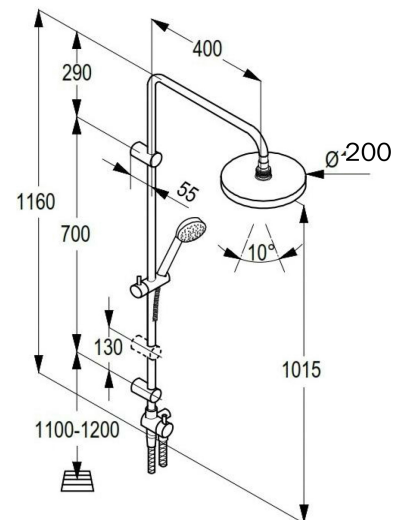

TECHNICAL DATASHEET

Reference: RAK48002

Product: Dual shower system L = 1160 mm

RAK48002

chrome

Product Description:

solid lever
wall fastening
hand/head shower
two way ceramic diverter
with 1S hand-held shower 1/2 inch
ridgeless adjustable shower holder
vertically and cylindrically adjustable shower holder
shower hoses with 1/2 inch nut
with fixing kit
swivel head shower

Advertisement:

- * KLUDI RAK LLC item no. RAK48002
- * chrome plated brass
- * in accordance to DIN EN 1112/ EN 1113
- * with two way ceramic diverter

Dual shower system DN 15, manufacturer KLUDI RAK LLC item no. RAK48002 chrome plated brass, wall fastening, with 1S hand-held shower DN 15, with shower hose 1/2 inch x 1/2 inch x 800 mm length for connection between shower system and shower mixer and shower hose 1/2 inch x 1/2 inch x 1500 mm length for using hand-held shower, chrome plated head shower, with 95 shower sprays, with one fixed wall holder (above) and one adjustable wall holder (lower) for borehole distance 620 mm, for pressure type water heater, for continuous line heater

Line Drawing:

Water Flow Rate#:

variation: ± 15%

RAK48002 online

2/6/2021

KLUDI
RAK
"We Stand for Water Saving"