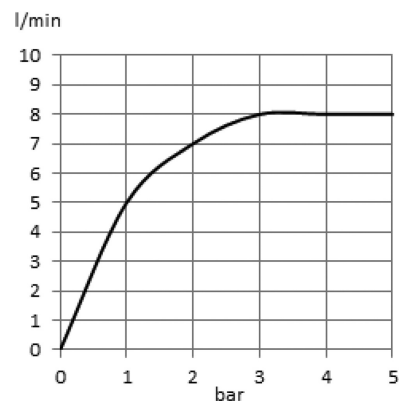

TECHNICAL DATASHEET

Reference: RAK48001-87

Product: Dual shower system L = 960 mm

RAK48001-87

chrome

Product Description:

solid lever
wall fastening
hand/head shower
two way ceramic diverter
with 3S hand-held shower 1/2 inch
ridgeless adjustable shower holder
vertically and cylindrically adjustable shower holder
shower hoses with 1/2 inch nut
with fixing kit
swivel square head shower
with flow regulator 8 ltr/min#

Line Drawing:

Water Flow Rate#:

variation: ± 15%

RAK48001-87 online

18/7/2022

KLUDI
RAK
"We Stand for Water Saving"