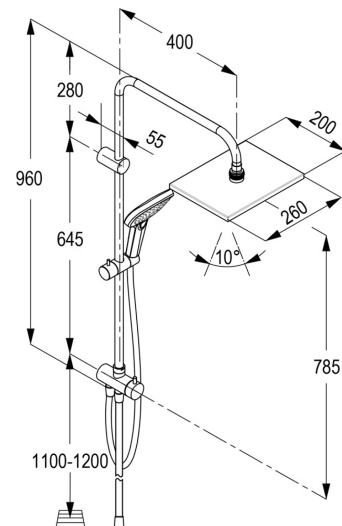

TECHNICAL DATASHEET

Reference: RAK48001-87

Product: Dual shower system L = 960 mm

RAK48001-87

chrome

Product Description:

solid lever
wall fastening
hand/head shower
two way ceramic diverter
with 3S hand-held shower 1/2 inch
ridgeless adjustable shower holder
vertically and cylindrically adjustable shower holder
shower hoses with 1/2 inch nut
with fixing kit
swivel square head shower
with flow regulator 8 ltr/min#

Advertisement:

- * KLUDI RAK LLC item no. RAK48001-87
- * Stainless Steel
- * in accordance to DIN EN 1112/1113
- * with two way ceramic diverter

Dual shower system DN 15, manufacturer KLUDI RAK LLC item no. RAK48001-87, Stainless steel, wall fastening, with 3S hand-held shower DN 15, with shower hose 1/2 inch x 1/2 inch x 800 mm length for connection between shower system and shower mixer and shower hose 1/2 inch x 1/2 inch x 1500 mm length for using hand-held shower, chrome plated ABS head shower, with 188 shower sprays, with fixed wall holder, for pressure type water heater, for continuous line heater, flow regulator 8 ltr/min#

Line Drawing:

Water Flow Rate#:

variation: ± 15%

RAK48001-87 online

18/7/2022

KLUDI
RAK
"We Stand for Water Saving"