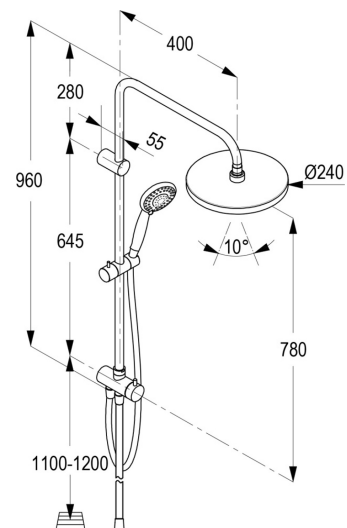

# TECHNICAL DATASHEET

Reference: RAK48000-87

Product: Dual shower system L = 960 mm

RAK48000-87

chrome

## Product Description:

solid lever  
wall fastening  
hand/head shower  
two way ceramic diverter  
with 4S hand held shower 1/2 inch  
ridgeless adjustable shower holder  
vertically and cylindrically adjustable shower holder  
shower hoses with 1/2 inch nut  
with fixing kit  
swivel head shower  
chrome plated SS 304 braided PVC hoses  
with flow regulator 8 ltr/min#

## Advertisement:

- \* KLUDI RAK LLC item no. RAK48000-87
- \* Stainless Steel
- \* with two way ceramic diverter

Dual shower system DN 15, manufacturer KLUDI RAK LLC item no. RAK48000-87, SS, wall fastening, with 4S hand held shower DN 15, with connecting hose 1/2 inch x 1/2 inch x 800 mm length for connection between shower system and shower mixer and shower hose 1/2 inch x 1/2 inch x 1500 mm length for using hand-held shower, chrome plated head shower with 150 shower sprays, with fixed wall holder, for pressure type water heater, for continuous line heater, chrome plated SS 304 braided PVC hoses, flow regulator 8 ltr/min#

## Line Drawing: