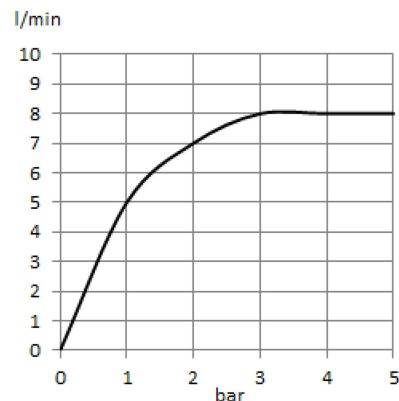

## Product Description:

solid lever  
wall fastening  
hand/head shower  
two way ceramic diverter  
with 4S hand held shower 1/2 inch  
ridgeless adjustable shower holder  
vertically and cylindrically adjustable shower holder  
shower hoses with 1/2 inch nut  
with fixing kit  
swivel head shower  
chrome plated SS 304 braided PVC hoses  
with flow regulator 8 ltr/min#

## Line Drawing:

## Water Flow Rate#: