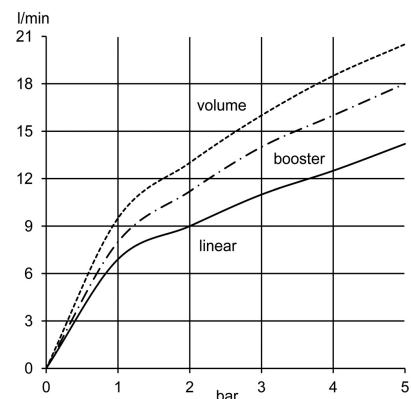

Advertisement:

* KLUDI RAK LLC item no. RAK6771005
* chrome plated ABS/brass, in accordance to EN 50930-6

shower set, manufacturer KLUDI RAK LLC, KLUDI RAK FIZZ item no. RAK6771005, type: shower set, with hand shower 3S chrome plated plastic adjustable to 3 spray patterns volume, booster, linear, with wall rail chrome plated length: 600 mm, with ridgeless adjustable shower holder, vertically and horizontally adjustable, with cleaning system, flow rate at 3 bar volume: 16 ltr/min, booster: 14 ltr/min, linear: 11 ltr/min, with logoflex shower hose 1/2 inch x 1/2 inch x 1600 mm plastic coated with metal effect and conical connection nuts, with fixing kit, dimensions: centres fixing kit 620 mm, projection wall rail 77 mm

Line Drawing:

Water Flow Rate#:

variation: ± 15%

RAK6771005 online

1/6/2021

KLUDI
RAK

"We Stand for Water Saving"