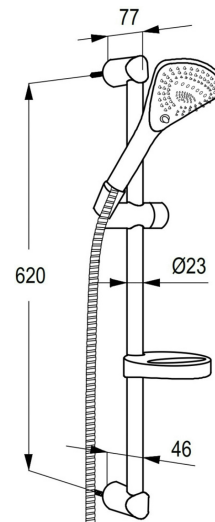

TECHNICAL DATASHEET

Reference: RAK6771005

Product: FIZZ shower set 3S

RAK6771005

chrome

Product Description:

shower set 3S DN 15
wall fastening
adjustable to 3 spray patterns
volume, booster, linear
with cleaning system
with ridgeless adjustable shower holder
vertically and horizontally adjustable
logoflex hose
1/2 inch x 1/2 inch x 1600 mm
with FIZZ 3S hand shower
with fixing kit

Advertisement:

* KLUDI RAK LLC item no. RAK6771005
* chrome plated ABS/brass, in accordance to EN 50930-6

shower set, manufacturer KLUDI RAK LLC, KLUDI RAK FIZZ item no. RAK6771005, type: shower set, with hand shower 3S chrome plated plastic adjustable to 3 spray patterns volume, booster, linear, with wall rail chrome plated length: 600 mm, with ridgeless adjustable shower holder, vertically and horizontally adjustable, with cleaning system, flow rate at 3 bar volume: 16 ltr/min, booster: 14 ltr/min, linear: 11 ltr/min, with logoflex shower hose 1/2 inch x 1/2 inch x 1600 mm plastic coated with metal effect and conical connection nuts, with fixing kit, dimensions: centres fixing kit 620 mm, projection wall rail 77 mm

Line Drawing:

Water Flow Rate#:

variation: ± 15%

RAK6771005 online

1/6/2021

KLUDI
RAK

"We Stand for Water Saving"