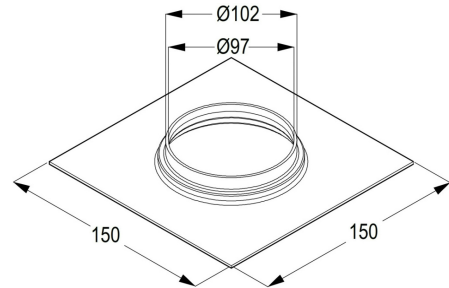

TECHNICAL DATASHEET

Reference: RAK22023*

Product: Brass chrome floor drain

*RAK22023.BK1
Black Color
Glossy Finish

Product Description:

Floor Drain (150 x 150 mm)
With heavy steel mesh

Advertisement:

- KLUDI RAK LLC item no. RAK22023
- Chrome plated/PVD Gold/PVD Rose Gold/PVD Black brass, EN 50930-6

Floor Drain 150 mm x 150 mm, Manufacture KLUDI RAK LLC item no. RAK22023, Chrome plated brass, size 150 mm x 150 mm, with Heavy steel Mesh

Line Drawing:

RAK22023 online

1/6/2021

KLUDI
RAK
"We Stand for Water Saving"