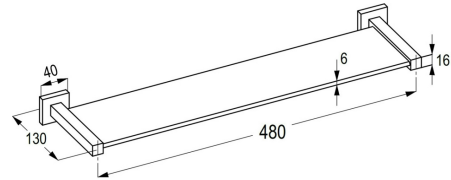

Line Drawing:

RAK24013 online

1/6/2021

KLUDI
RAK
"We Stand for Water Saving"