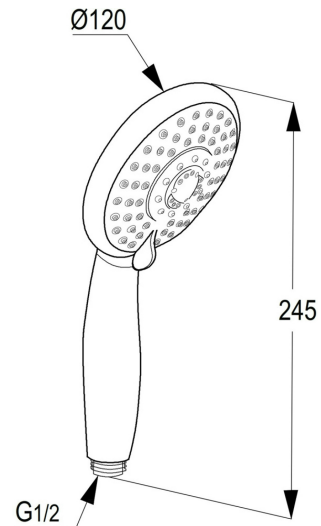

TECHNICAL DATASHEET

Reference: RAK40002

Product: 4S hand shower 120 mm

RAK40002

chrome

Product Description:

hand shower with swivel ball joint
shower head 120 mm
male thread 1/2 inch
jet kind: spray, misty, massage, spray and massage

Advertisement:

- KLUDI RAK LLC item no. RAK40002
- chrome plated plastic
- in accordance to DN EN 1112

4S hand shower, manufacturer KLUDI RAK LLC item no. RAK40002, DN 15, chrome plated plastic, jet kind: spray/misty/massage/spray and massage, diameter hand shower $\varnothing$ 120 mm, with mesh filter, male, thread connection 1/2 inch, with chrome plated plastic, for pressure type water heater, for continuous line heater, for using, with water pressure 1-5 bar

Line Drawing: