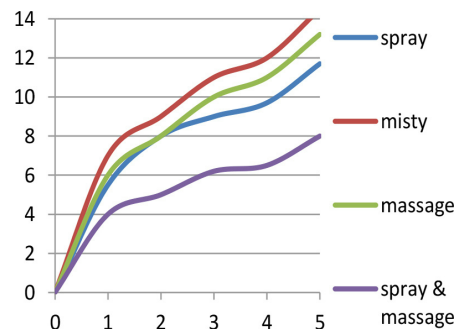

TECHNICAL DATASHEET

Reference: RAK40002

Product: 4S hand shower 120 mm

RAK40002

chrome

Product Description:

hand shower with swivel ball joint
shower head 120 mm
male thread 1/2 inch
jet kind: spray, misty, massage, spray and massage

Advertisement:

- * KLUDI RAK LLC item no. RAK40002
- * chrome plated plastic
- * in accordance to DN EN 1112

4S hand shower, manufacturer KLUDI RAK LLC item no. RAK40002, DN 15, chrome plated plastic, jet kind: spray/misty/massage/spray and massage, diameter hand shower \varnothing 120 mm, with mesh filter, male, thread connection 1/2 inch, with chrome plated plastic, for pressure type water heater, for continuous line heater, for using, with water pressure 1-5 bar

Line Drawing:

Water Flow Rate#:

variation: \pm 15%

RAK40002 online

1/6/2021

KLUDI
RAK

"We Stand for Water Saving"