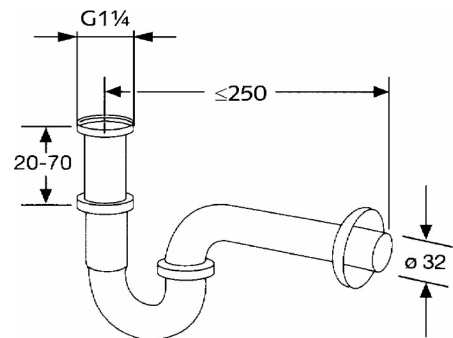

Line Drawing:

RAK1025005 online

2/6/2021

KLUDI
RAK
"We Stand for Water Saving"