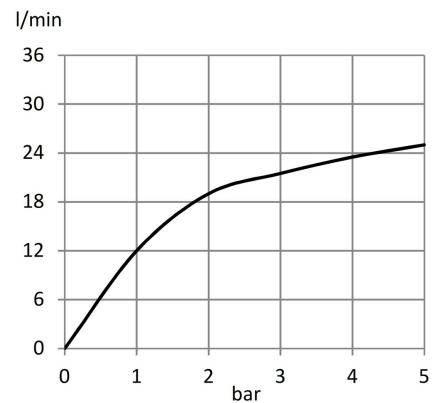

Water Flow Rate#:

variation: ± 15%

RAK22056 online

1/6/2021

KLUDI
RAK
"We Stand for Water Saving"