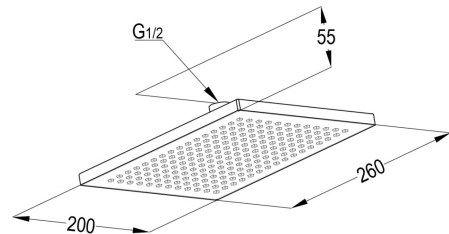

TECHNICAL DATASHEET

Reference: RAK22056

Product: Overhead shower 260 x 200 mm

RAK22056

chrome

Product Description:

headshower DN 15
260 mm x 200 mm
with big size shower rain
with cleaning system
with ball joint 1/2 inch female thread
with dirt catcher sieve
without shower arm 1/2 inch

Advertisement:

- KLUDI RAK headshower item no. RAK22056
- chrome plated brass/plastic

headshower, manufacturer type KLUDI RAK head shower part no. RAK22056 DN15, chrome plated brass /plastic, flow rate at 3 bar maximum 8.5 ltr/min, size: H = 55 mm/W 200 mm/L = 260 mm, with swivel ball joint 1/2 inch female thread, with quick action lime cleaner and 188 spray holes, pre-assembled filter packing, for use with wall-mounted shower or with ceiling shower arm, PN5

Line Drawing: