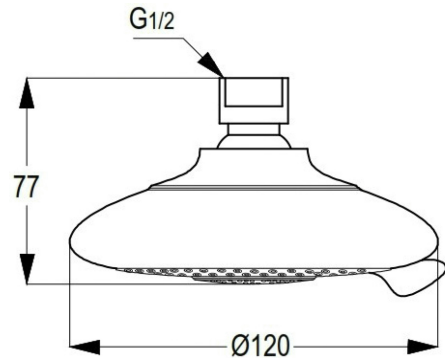

## Product Description:

overhead shower with swivel ball joint  
overhead shower 120 mm  
female thread 1/2 inch  
jet kind: spray, misty, massage, spray and massage  
without shower arm

## Advertisement:

- \* KLUDI RAK LLC item no. RAK44002
- \* chrome plated brass/plastic
- \* in accordance to DN EN 1112

4S overhead shower, manufacturer KLUDI RAK LLC  
item no. RAK44002, DN 15, chrome plated brass/plastic,  
jet kind: spray/misty/massage/spray and massage,  
diameter overhead shower  $\varnothing$  120 mm, with ball joint,  
female, thread connection 1/2 inch, with chrome plated  
brass/plastic, for pressure type water heater, for  
continuous line heater, for using, with water pressure  
1-5 bar

## Line Drawing: