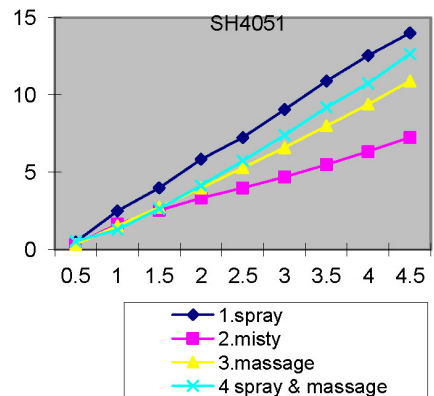

Water Flow Rate#:

variation: $\pm$ 15%

RAK44002 online

1/6/2021

KLUDI
RAK

"We Stand for Water Saving"