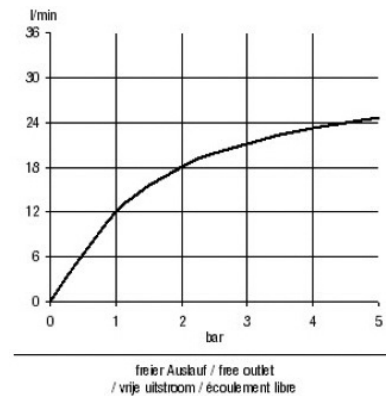

Advertisement:

* KLUDI RAK LLC PROFILE overhead shower DN 15 item no. RAK14018

* Chrome plated/PVD Gold/PVD Rose Gold/PVD Black brass/plastic, DIN EN 1112

overhead shower DN 15, manufacturer/type KLUDI RAK LLC PROFILE overhead shower DN 15 item no. RAK14018, Chrome plated/PVD Gold/PVD Rose Gold/PVD Black brass/plastic, flow rate at 3 bar flow pressure maximum 0.35 ltr/second, diameter: H = 48 mm/W 140 mm/L = 245 mm, with swivel ball joint 1/2 inch female thread, with quick action lime cleaner and 128 spray holes, pre-assembled filter packing, for use, with wall-mounted showers or, with ceiling shower arm, PN 5

Line Drawing:

Water Flow Rate#:

variation: ± 15%

RAK14018 online

4/7/2021

KLUDI
RAK

"We Stand for Water Saving"