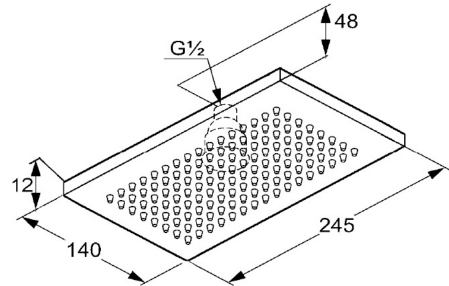

TECHNICAL DATASHEET

Reference: RAK14018*

Product: PROFILE overhead shower

*RAK14018

Chrome Finish

*RAK14018.GD1

Gold Color
Glossy Finish

*RAK14018.RG1

Rose Gold Color
Glossy Finish

*RAK14018.BK1

Black Color
Glossy Finish

Product Description:

overhead shower DN 15
245 mm x 140 mm
with big size shower rain
with cleaning system
with ball joint 1/2 inch female thread
with dirt catcher sieve
without shower arm 1/2 inch
DIN EN 1112

Advertisement:

* KLUDI RAK LLC PROFILE overhead shower DN 15 item no. RAK14018

* Chrome plated/PVD Gold/PVD Rose Gold/PVD Black brass/plastic, DIN EN 1112

overhead shower DN 15, manufacturer/type KLUDI RAK LLC PROFILE overhead shower DN 15 item no. RAK14018, Chrome plated/PVD Gold/PVD Rose Gold/PVD Black brass/plastic, flow rate at 3 bar flow pressure maximum 0.35 ltr/second, diameter: H = 48 mm/W 140 mm/L = 245 mm, with swivel ball joint 1/2 inch female thread, with quick action lime cleaner and 128 spray holes, pre-assembled filter packing, for use, with wall-mounted showers or, with ceiling shower arm, PN 5

Line Drawing: