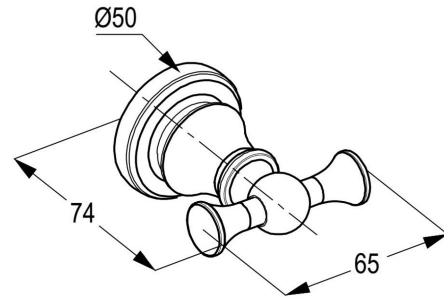

Line Drawing:

RAK25005 online

1/6/2021

KLUDI
RAK
"We Stand for Water Saving"