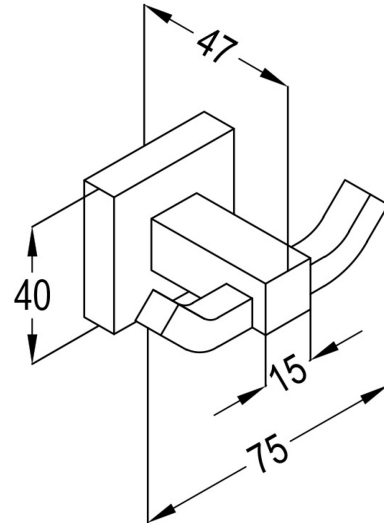

Line Drawing:

RAK24025 online

1/6/2021

KLUDI
RAK
"We Stand for Water Saving"