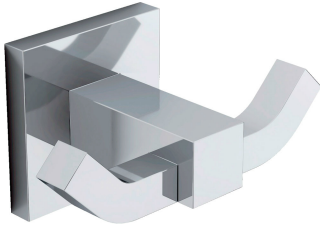

TECHNICAL DATASHEET

Reference: RAK24025*

Product: Brass double robe hook

*RAK24025
Chrome Finish

*RAK24025.GD1
Gold Color
Glossy Finish

*RAK24025.RG1
Rose Gold Color
Glossy Finish

*RAK24025.BK1
Black Color
Glossy Finish

Product Description:

Double robe hook
wall fastening
with screws and dowels

Advertisement:

- * KLUDI RAK LLC item no. RAK24025
- * Chrome plated/PVD Gold/PVD Rose Gold/PVD Black

Double robe hook, manufacturer KLUDI RAK LLC
HARMONY bathroom accessories item no. RAK24025,
with screws and dowels, wall fastening, with projection
47 mm