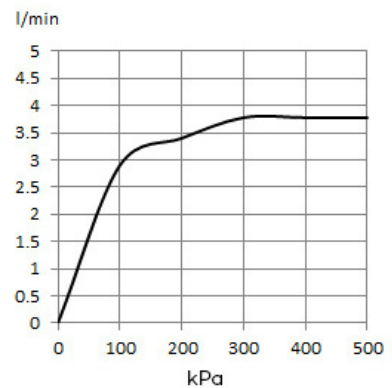

Line Drawing:

Water Flow Rate#:

variation: ± 15%

RAK32007-09 online

22/12/2021

KLUDI
RAK
"We Stand for Water Saving"