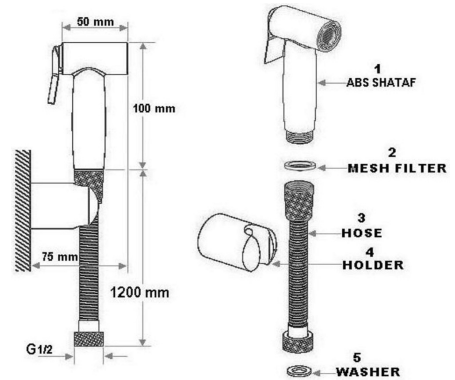

TECHNICAL DATASHEET

Reference: RAK32007-09

Product: ABS shattaf with hose and holder

RAK32007-09

chrome

Product Description:

ABS Shattaf
SS 304 braided pull out anti explosive hose
double lock hose DN15
with wall bracket
with mesh filter
with spray type flow straightener

Advertisement:

* KLUDI RAK LLC item no. RAK32007-09

* ABS chrome plated

ABS shattaf, manufacturer KLUDI RAK LLC, item no. RAK32007-09, with silver hose, with SS 304 braided pull out double lock anti explosive hose with 1/2 inch connection. wall bracket, with screw and fisher plug, with flow straightener

Line Drawing:

Water Flow Rate#:

variation: ± 15%

RAK32007-09 online

22/12/2021

KLUDI
RAK
"We Stand for Water Saving"