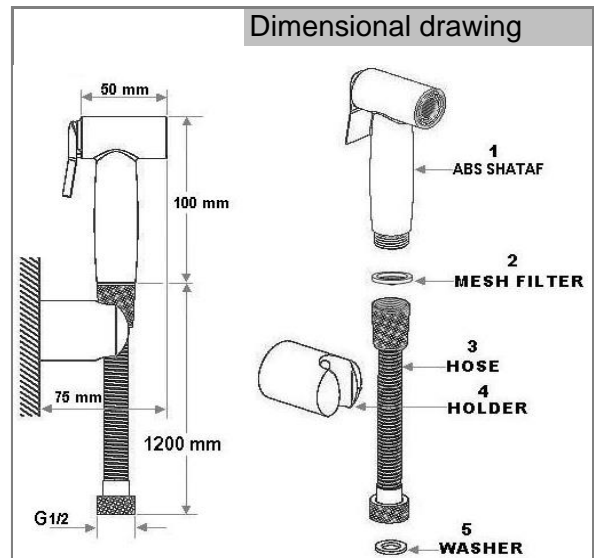

Product: **ABS Shattaf with hose and holder (White)**

Ref.: **RAK32009-01**

Product description

ABS Shattaf
 flex hose with 1/2" connection
 with wall bracket
 with mesh filter
 with spray type aerator
 Pressure compensating aerator 6 ltr/min.

Finishes:
 WHITE

Advertisement

- * KLUDI RAK LLC item no. RAK32009-01
- ** ABS WHITE

ABS shattaf manufacturer KLUDI RAK LLC, item no. RAK32009-01, flex hose with 1/2 inch connection.
 Wall bracket with screw and fischer plug.
 with cache type pressure compensating aerator 6ltr/min.