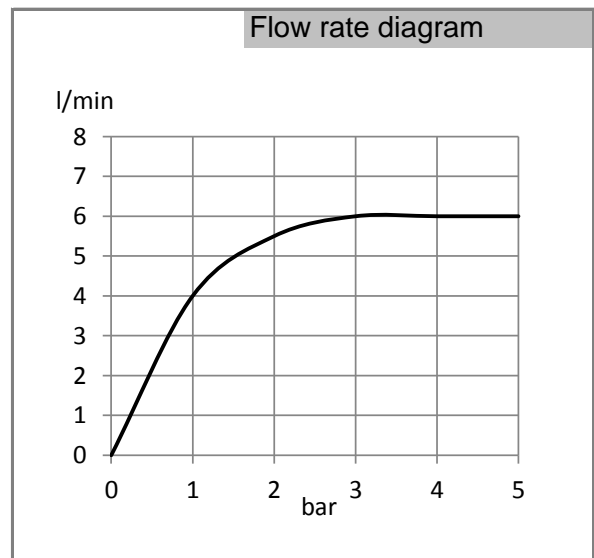

Advertisement

- KLUDI RAK LLC item no. RAK32009-01
- ** ABS WHITE

ABS shattaf manufacturer KLUDI RAK LLC, item no. RAK32009-01, flex hose with 1/2 inch connection.
Wall bracket with screw and fischer plug.
with cache type pressure compensating aerator 6ltr/min.