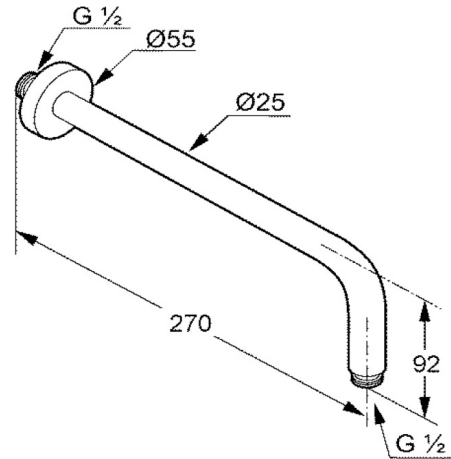

Line Drawing:

RAK10012 online

1/6/2021

KLUDI
RAK
"We Stand for Water Saving"